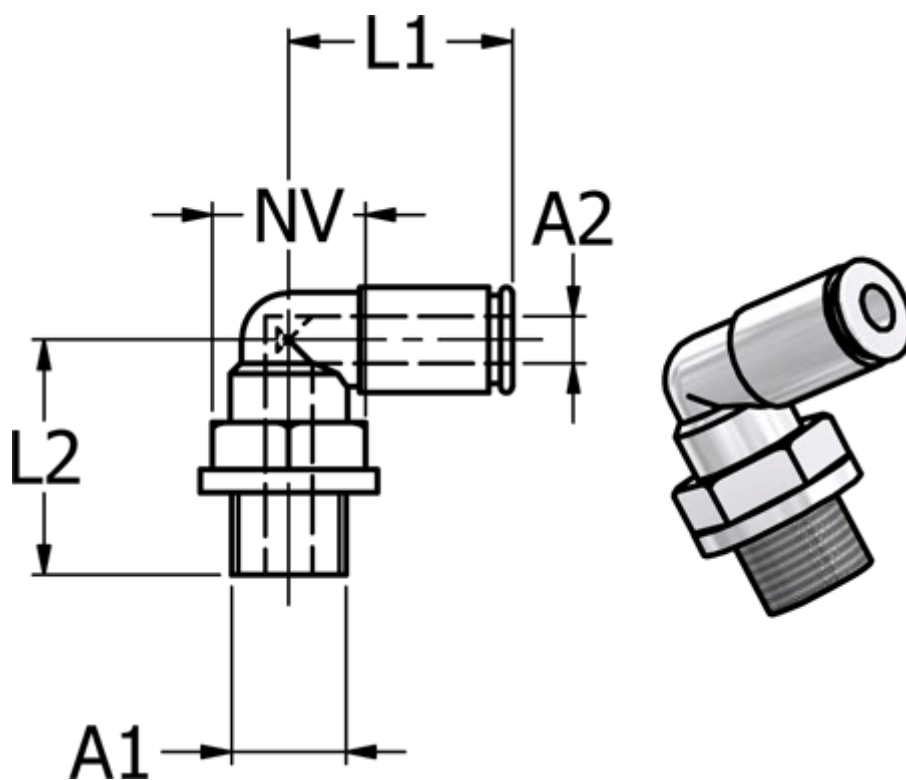

Article number: 58685403810

Description: Metal Push-in fitting 854.038-10, Ø10 / G 3/8"
Elbow with FPM O-ring

Measures

Ext. hose diameter A2	= 10
L1	= 27
L2	= 28
NV	= 16
Thread A1	= G 3/8"